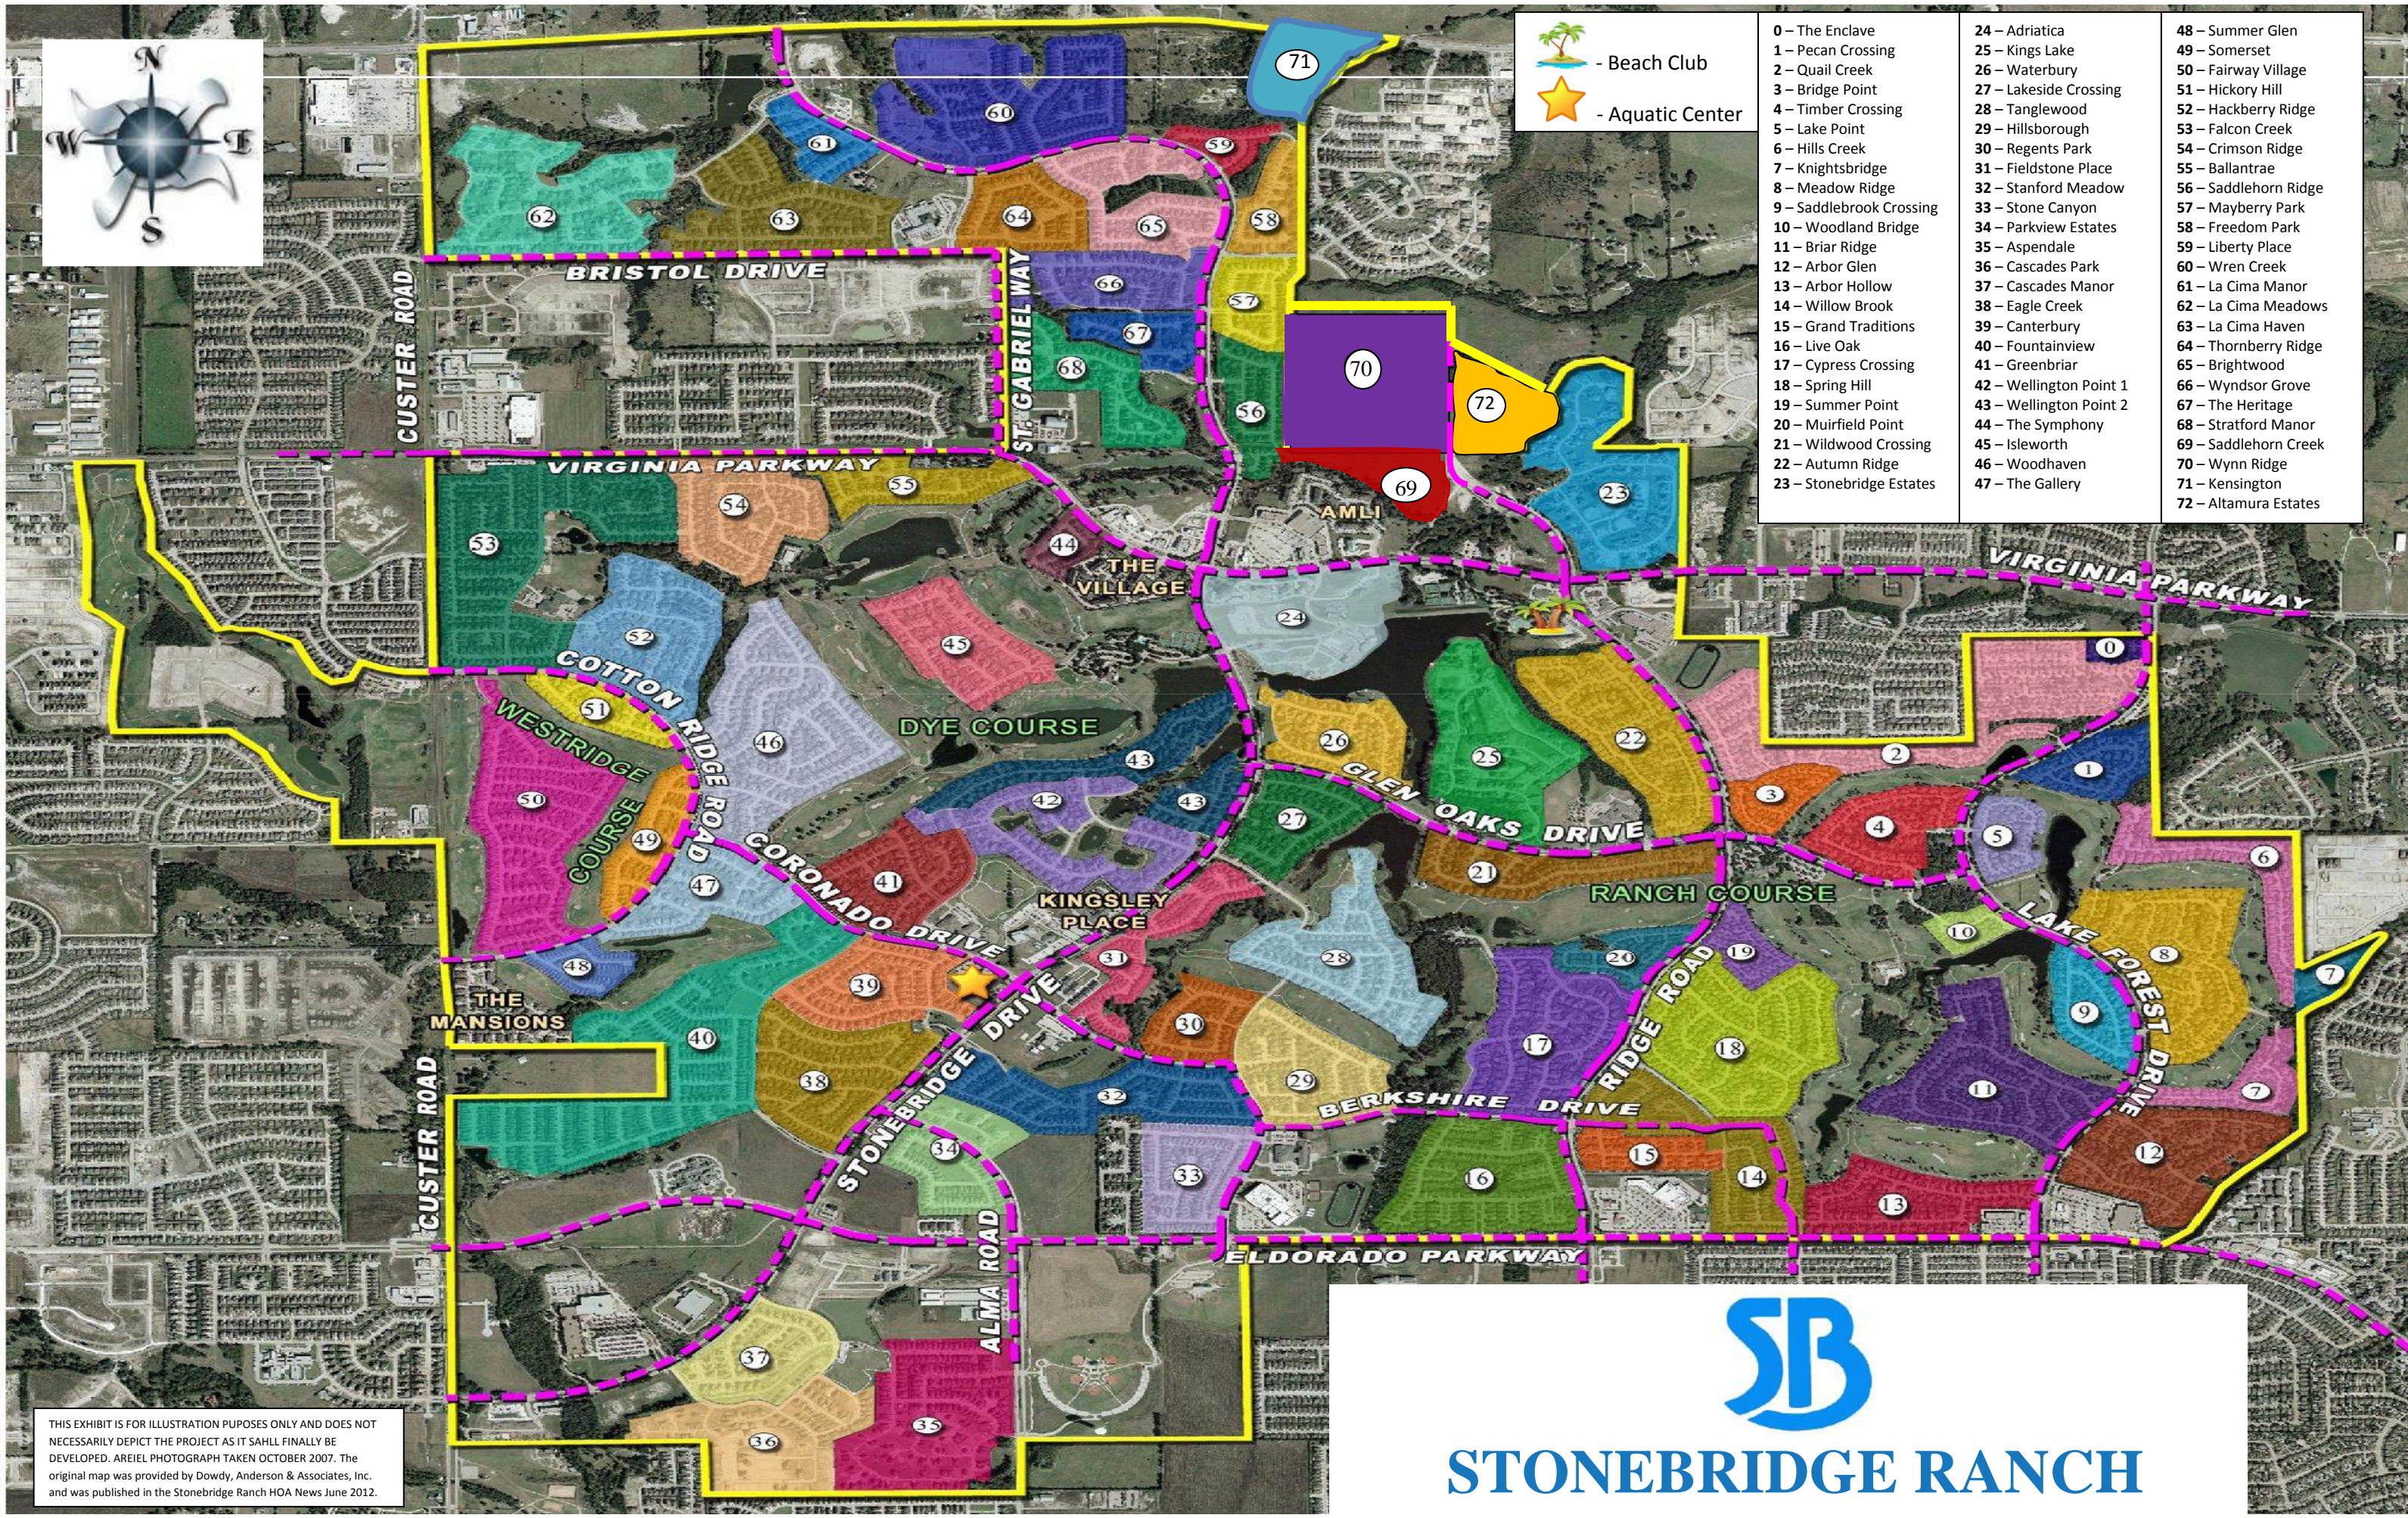

0 – The Enclave	24 – Adriatica	48 – Summer Glen
1 – Pecan Crossing	25 – Kings Lake	49 – Somerset
2 – Quail Creek	26 – Waterbury	50 – Fairway Village
3 – Bridge Point	27 – Lakeside Crossing	51 – Hickory Hill
4 – Timber Crossing	28 – Tanglewood	52 – Hackberry Ridge
5 – Lake Point	29 – Hillsborough	53 – Falcon Creek
6 – Hills Creek	30 – Regents Park	54 – Crimson Ridge
7 – Knightsbridge	31 – Fieldstone Place	55 – Ballantrae
8 – Meadow Ridge	32 – Stanford Meadow	56 – Saddlehorn Ridge
9 – Saddlebrook Crossing	33 – Stone Canyon	57 – Mayberry Park
10 – Woodland Bridge	34 – Parkview Estates	58 – Freedom Park
11 – Briar Ridge	35 – Aspendale	59 – Liberty Place
12 – Arbor Glen	36 – Cascades Park	60 – Wren Creek
13 – Arbor Hollow	37 – Cascades Manor	61 – La Cima Manor
14 – Willow Brook	38 – Eagle Creek	62 – La Cima Meadows
15 – Grand Traditions	39 – Canterbury	63 – La Cima Haven
16 – Live Oak	40 – Fountainview	64 – Thornberry Ridge
17 – Cypress Crossing	41 – Greenbriar	65 – Brightwood
18 – Spring Hill	42 – Wellington Point 1	66 – Wyndor Grove
19 – Summer Point	43 – Wellington Point 2	67 – The Heritage
20 – Muirfield Point	44 – The Symphony	68 – Stratford Manor
21 – Wildwood Crossing	45 – Isleworth	69 – Saddlehorn Creek
22 – Autumn Ridge	46 – Woodhaven	70 – Wynn Ridge
23 – Stonebridge Estates	47 – The Gallery	71 – Kensington
		72 – Altamura Estates

THIS EXHIBIT IS FOR ILLUSTRATION PURPOSES ONLY AND DOES NOT NECESSARILY DEPICT THE PROJECT AS IT SAHLL FINALLY BE DEVELOPED. AREIEL PHOTOGRAPH TAKEN OCTOBER 2007. The original map was provided by Dowdy, Anderson & Associates, Inc. and was published in the Stonebridge Ranch HOA News June 2012.